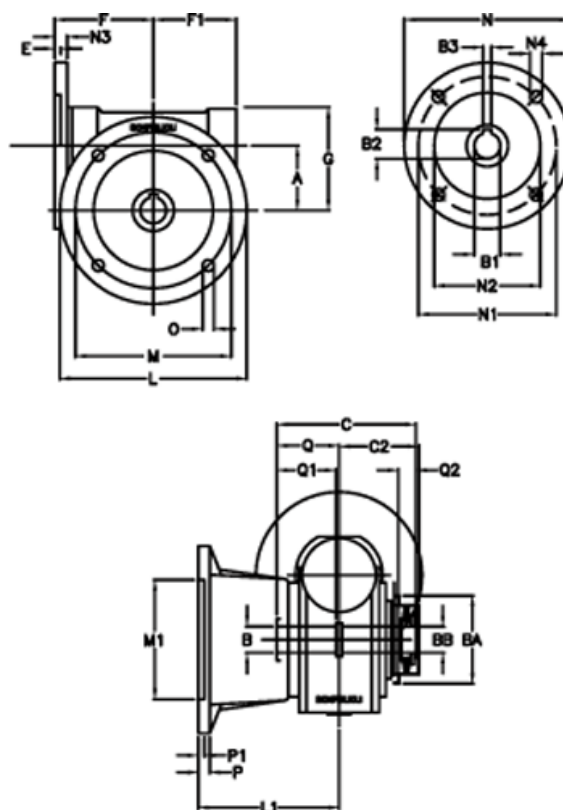

Article number: 390204402062816

Description: Worm Gear with Torque Limiter
VF 44-L1-FA-20-P71B14

Measures

a = 44.6	C2 = 48	m = 87	P = 9
B = 18	Description = VF 44FA-xx-71B14	M1 = 60	P1 = 7
B1 E7 = 14	E = 2	N = 105	Q = 32.0
B2 = 16.3	F = 65	N1 = 85	Q1 = 32
B3 H9 = 5	F1 = 54	N2 = 70	Q2 = 12
BA = 40	g = 71	N3 = 10.0	
BB H7 = 11	L = 110	N4 = 7.0	
C = 79	L1 = 90	O = 8.5	